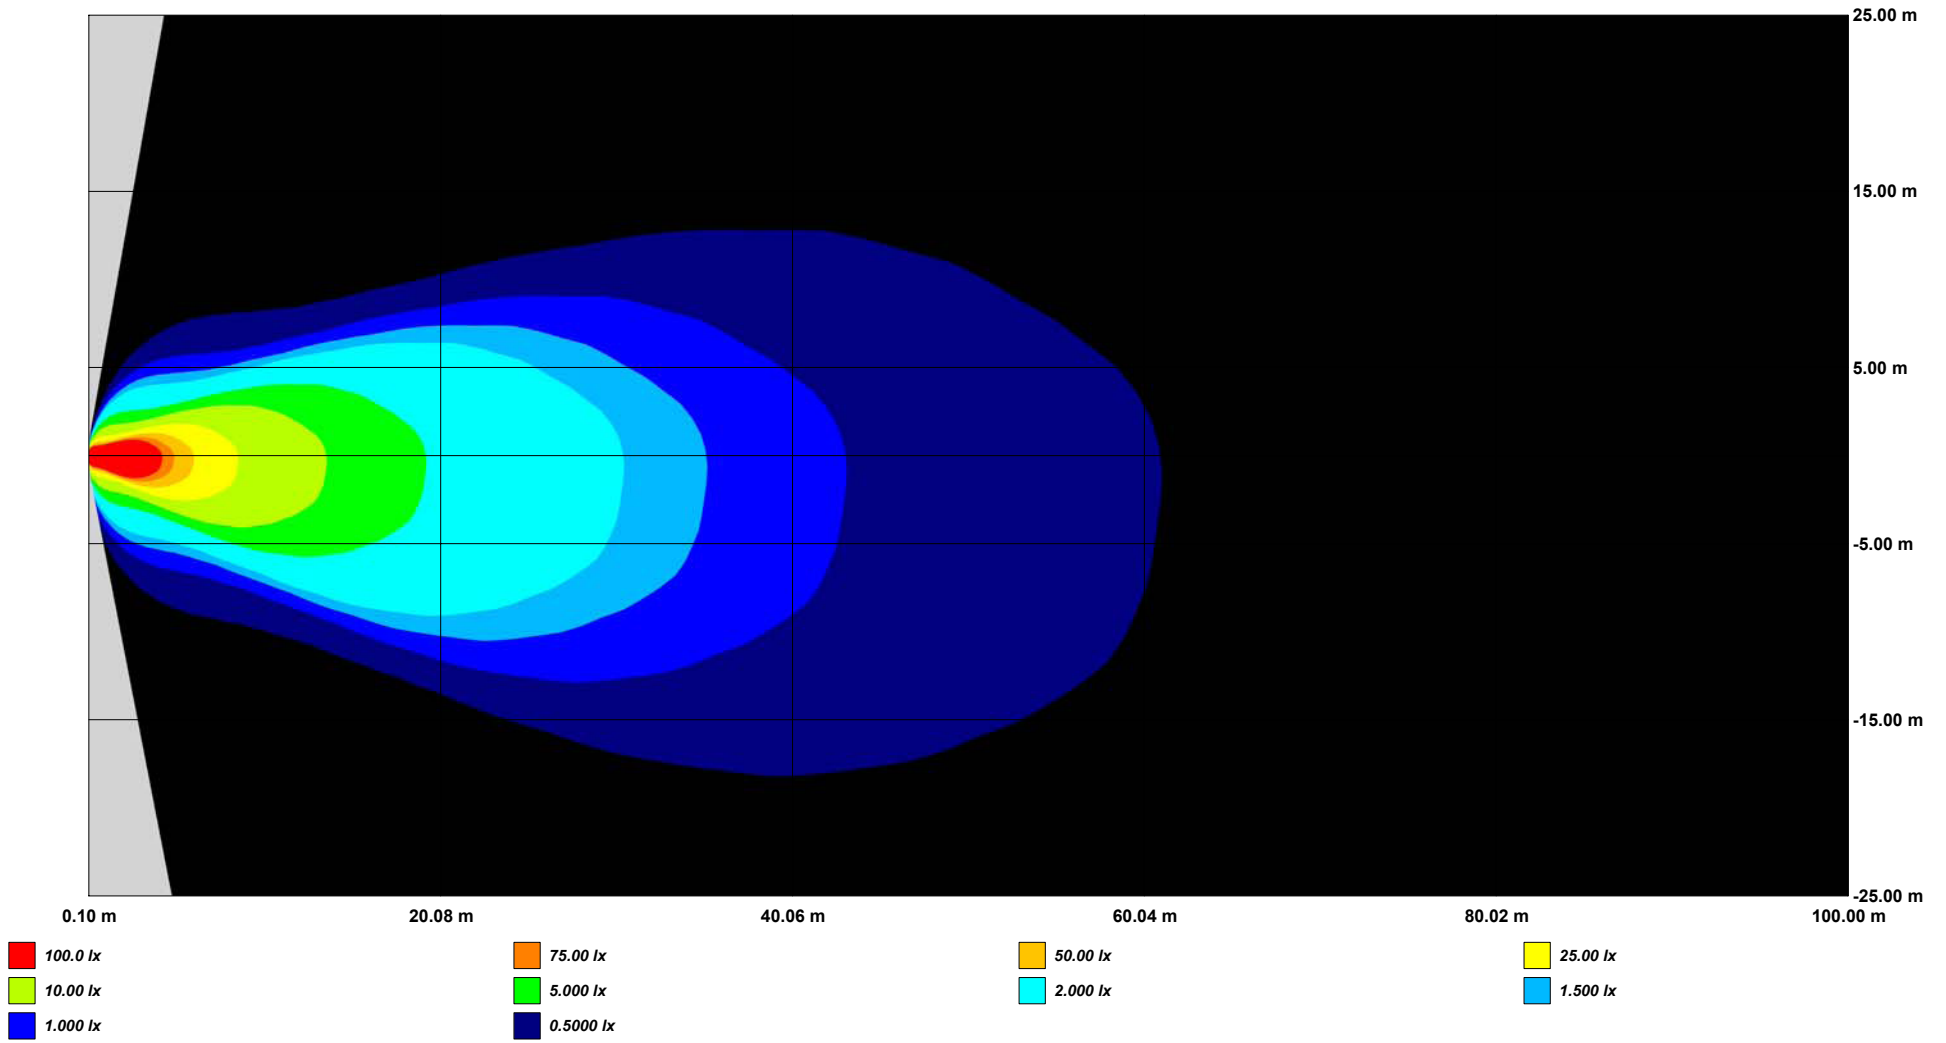

Part Number: LED-4000-60 도
Bulb Type: POWER LED

IsoLux - Illuminance in Vertical Plane - Passing Beam

Tested By: _____ Checked By: _____ Approved By: _____

Part Number: LED-4000-60 ☐
Bulb Type: POWER LED

IsoLux - Birdseye View - Passing Beam

Tested By: _____ Checked By: _____ Approved By: _____

Part Number: LED-4000-60 ☐
Bulb Type: POWER LED

IsoLux - Driver's View - Passing Beam

Tested By: _____ Checked By: _____ Approved By: _____