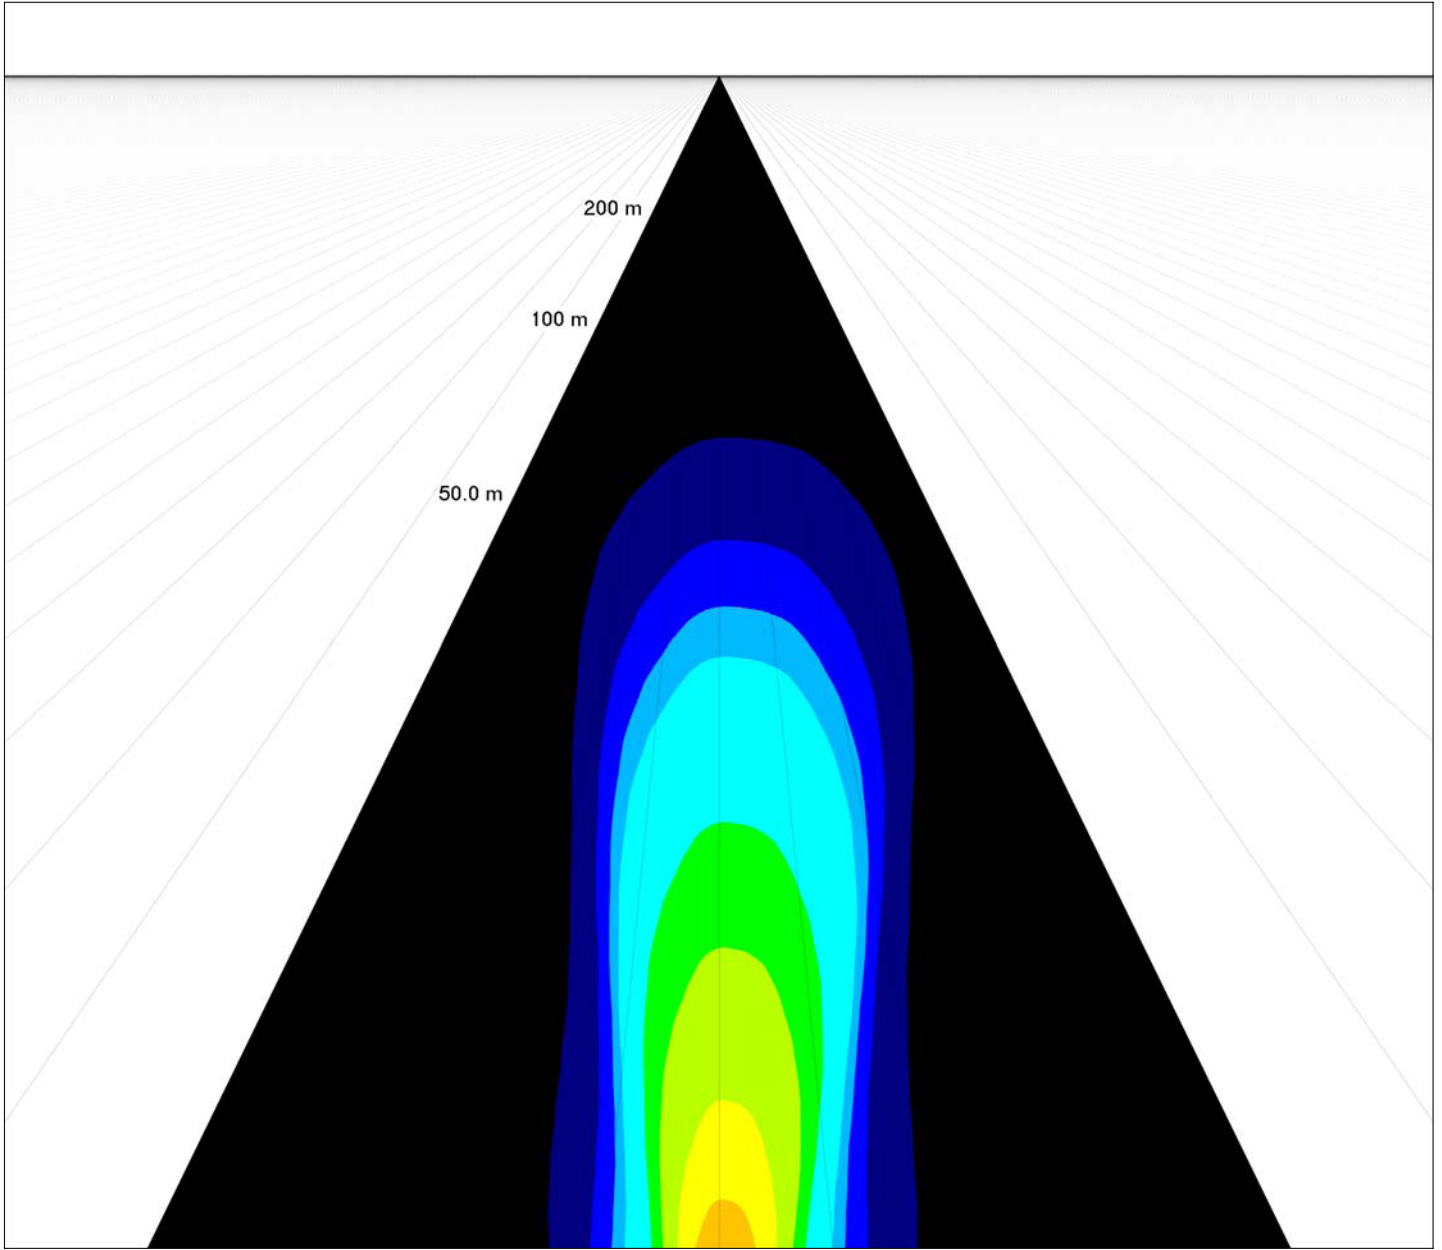

Part Number: LED-4000-60 도
Bulb Type: POWER LED

IsoLux - Illuminance in Vertical Plane - Passing Beam

Tested By: _____ Checked By: _____ Approved By: _____

Part Number: LED-4000-60 ☐
Bulb Type: POWER LED

IsoLux - Birdseye View - Passing Beam

Tested By: _____ Checked By: _____ Approved By: _____

Part Number: LED-4000-60 ☐
Bulb Type: POWER LED

IsoLux - Driver's View - Passing Beam

Tested By: _____ Checked By: _____ Approved By: _____