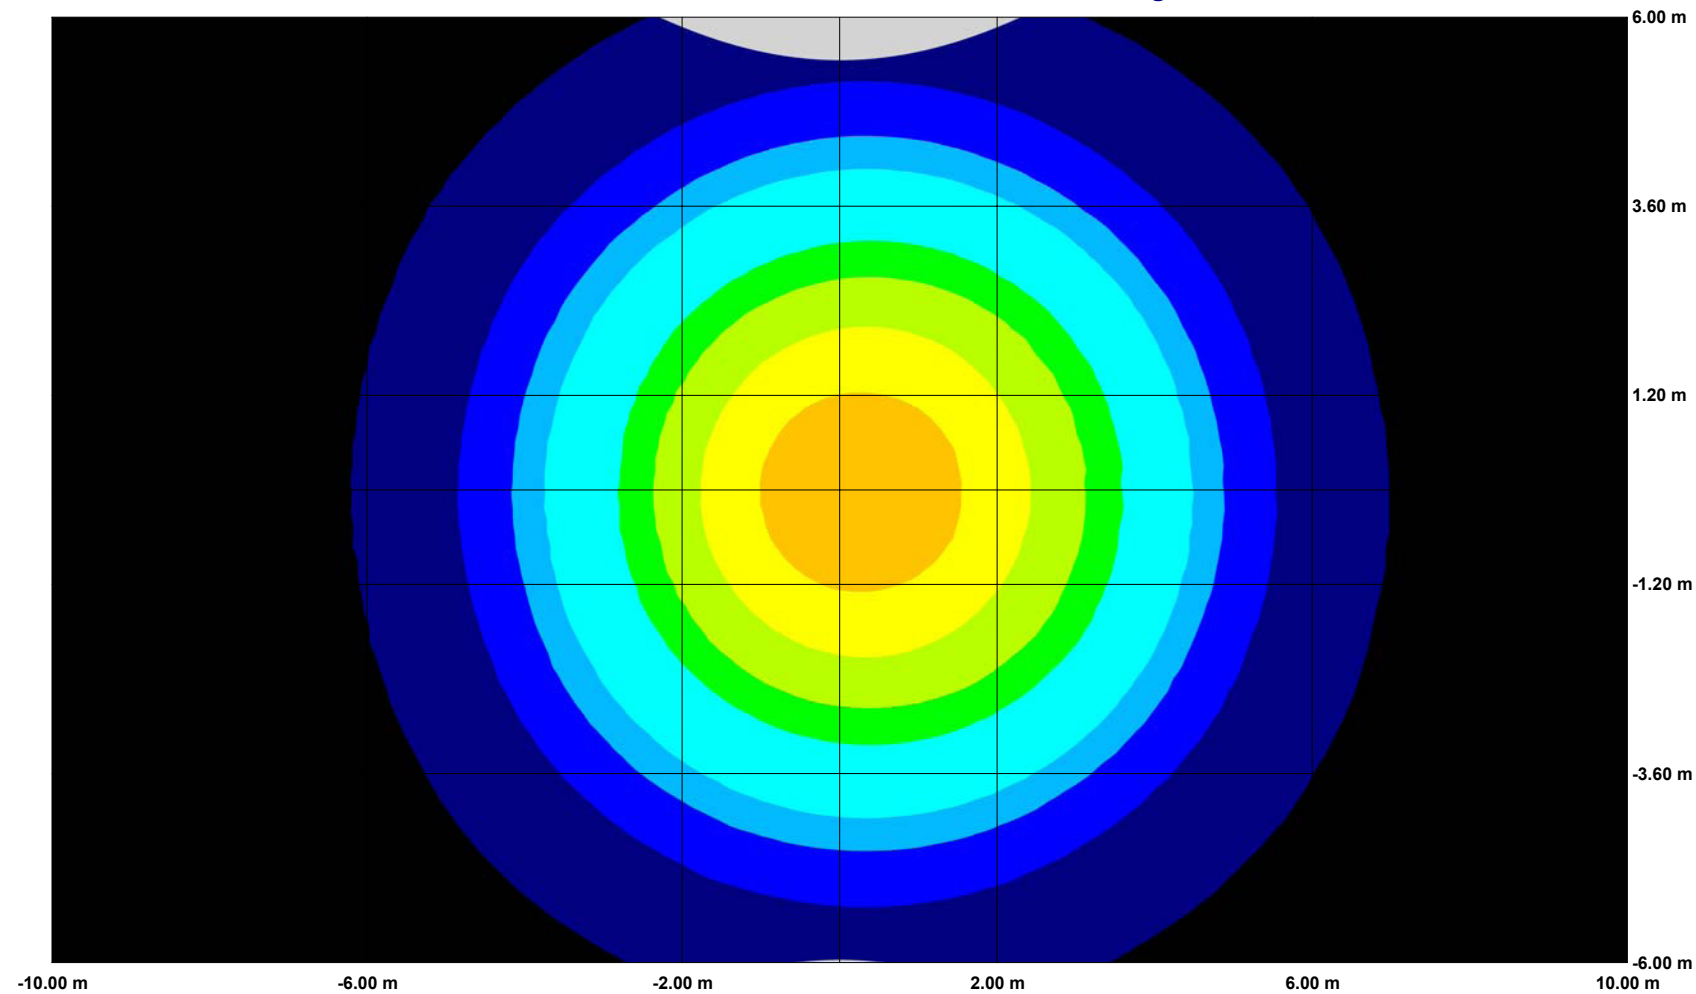

Part Number: LED-4000-60 도
Bulb Type: POWER LED

IsoLux - Illuminance in Vertical Plane - Passing Beam

Tested By: _____ Checked By: _____ Approved By: _____

Part Number: LED-4000-60 ☐
Bulb Type: POWER LED

IsoLux - Birdseye View - Passing Beam

Tested By: _____ Checked By: _____ Approved By: _____

Part Number: LED-4000-60 ☐
Bulb Type: POWER LED

IsoLux - Driver's View - Passing Beam

Tested By: _____ Checked By: _____ Approved By: _____