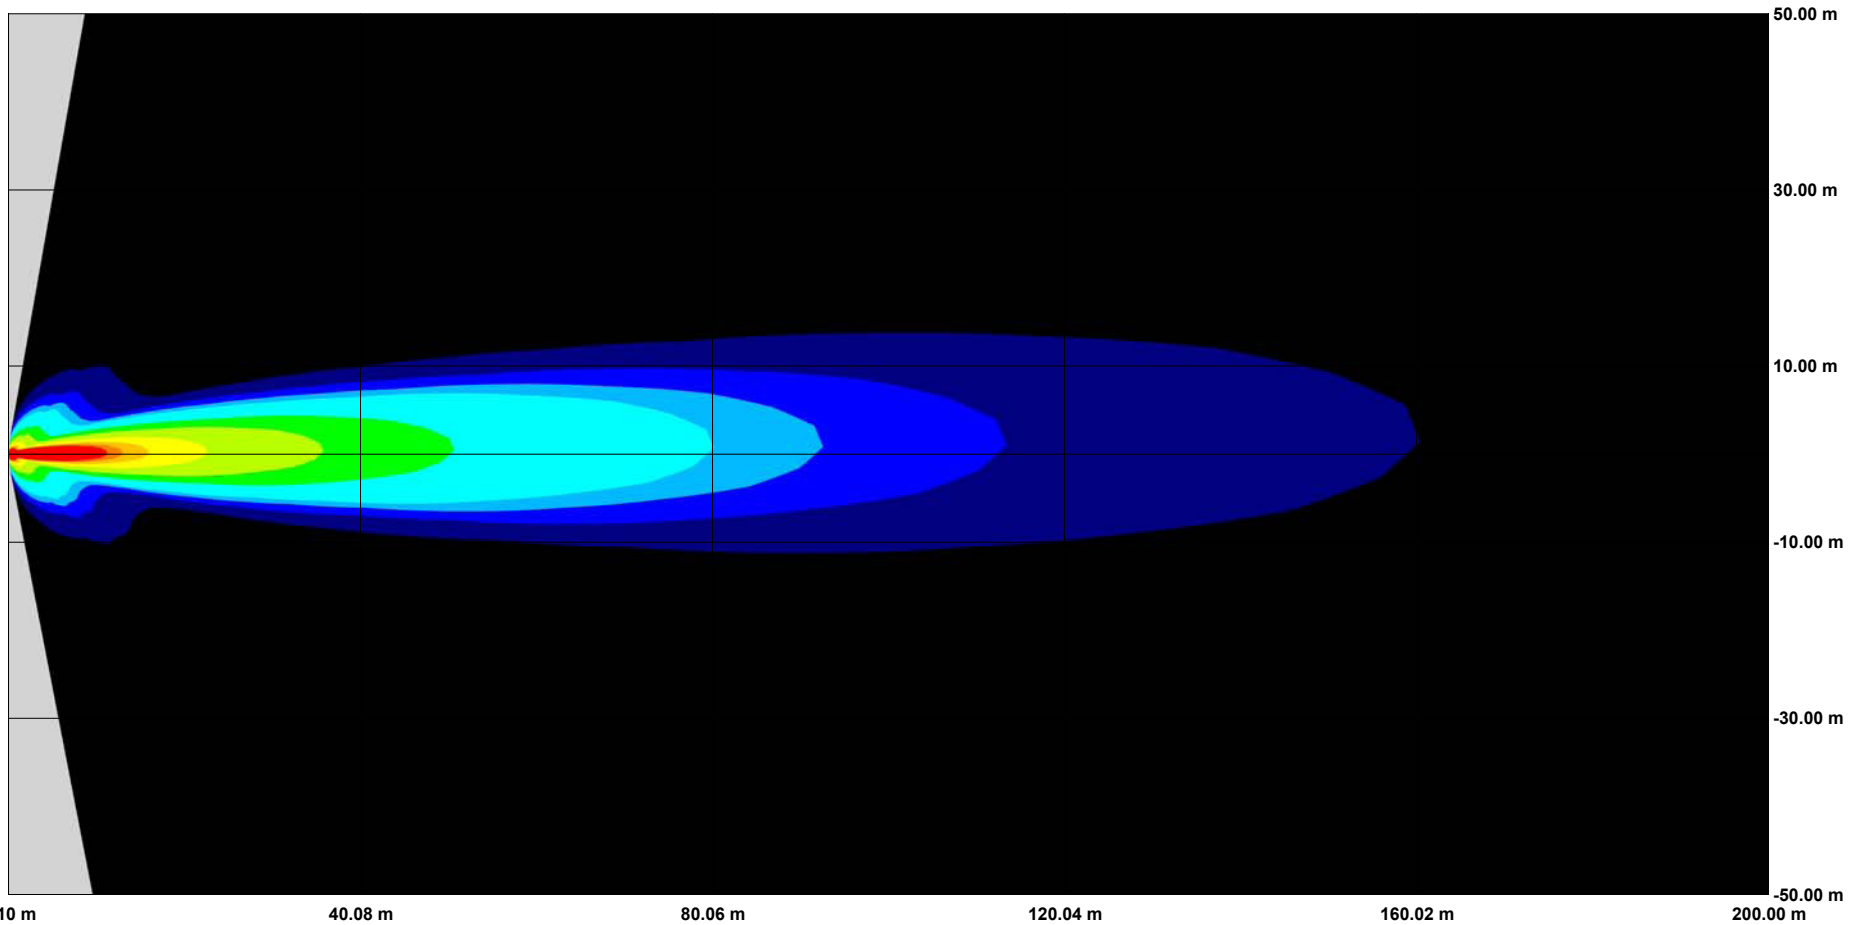

Part Number: LED4000 25 ☰
Bulb Type: POWER LED

IsoLux - Illuminance in Vertical Plane - Passing Beam

100.0 lx
10.00 lx
1.000 lx

75.00 lx
5.000 lx
0.5000 lx

50.00 lx
2.000 lx

25.00 lx
1.500 lx

Tested By: _____ Checked By: _____ Approved By: _____

Part Number: LED4000 25 도
Bulb Type: POWER LED

IsoLux - Birdseye View - Passing Beam

- 100.0 lx
- 10.00 lx
- 1.000 lx

- 75.00 lx
- 5.000 lx
- 0.5000 lx

- 50.00 lx
- 2.000 lx

- 25.00 lx
- 1.500 lx

Illuminance Type: Vertical
Test Item Tilt Angle (?): 0.000

Test Item Height (m): 0.100
Test Item Offset from Road Centre (m): 0.000

Tested By: _____ Checked By: _____ Approved By: _____

Part Number: LED4000 25 도
Bulb Type: POWER LED

IsoLux - Driver's View - Passing Beam

Illuminance Type: Vertical
Test Item Tilt Angle (?): 0.000

Test Item Height (m): 0.100
Test Item Offset from Road Centre (m): 0.000

Tested By: _____ Checked By: _____ Approved By: _____