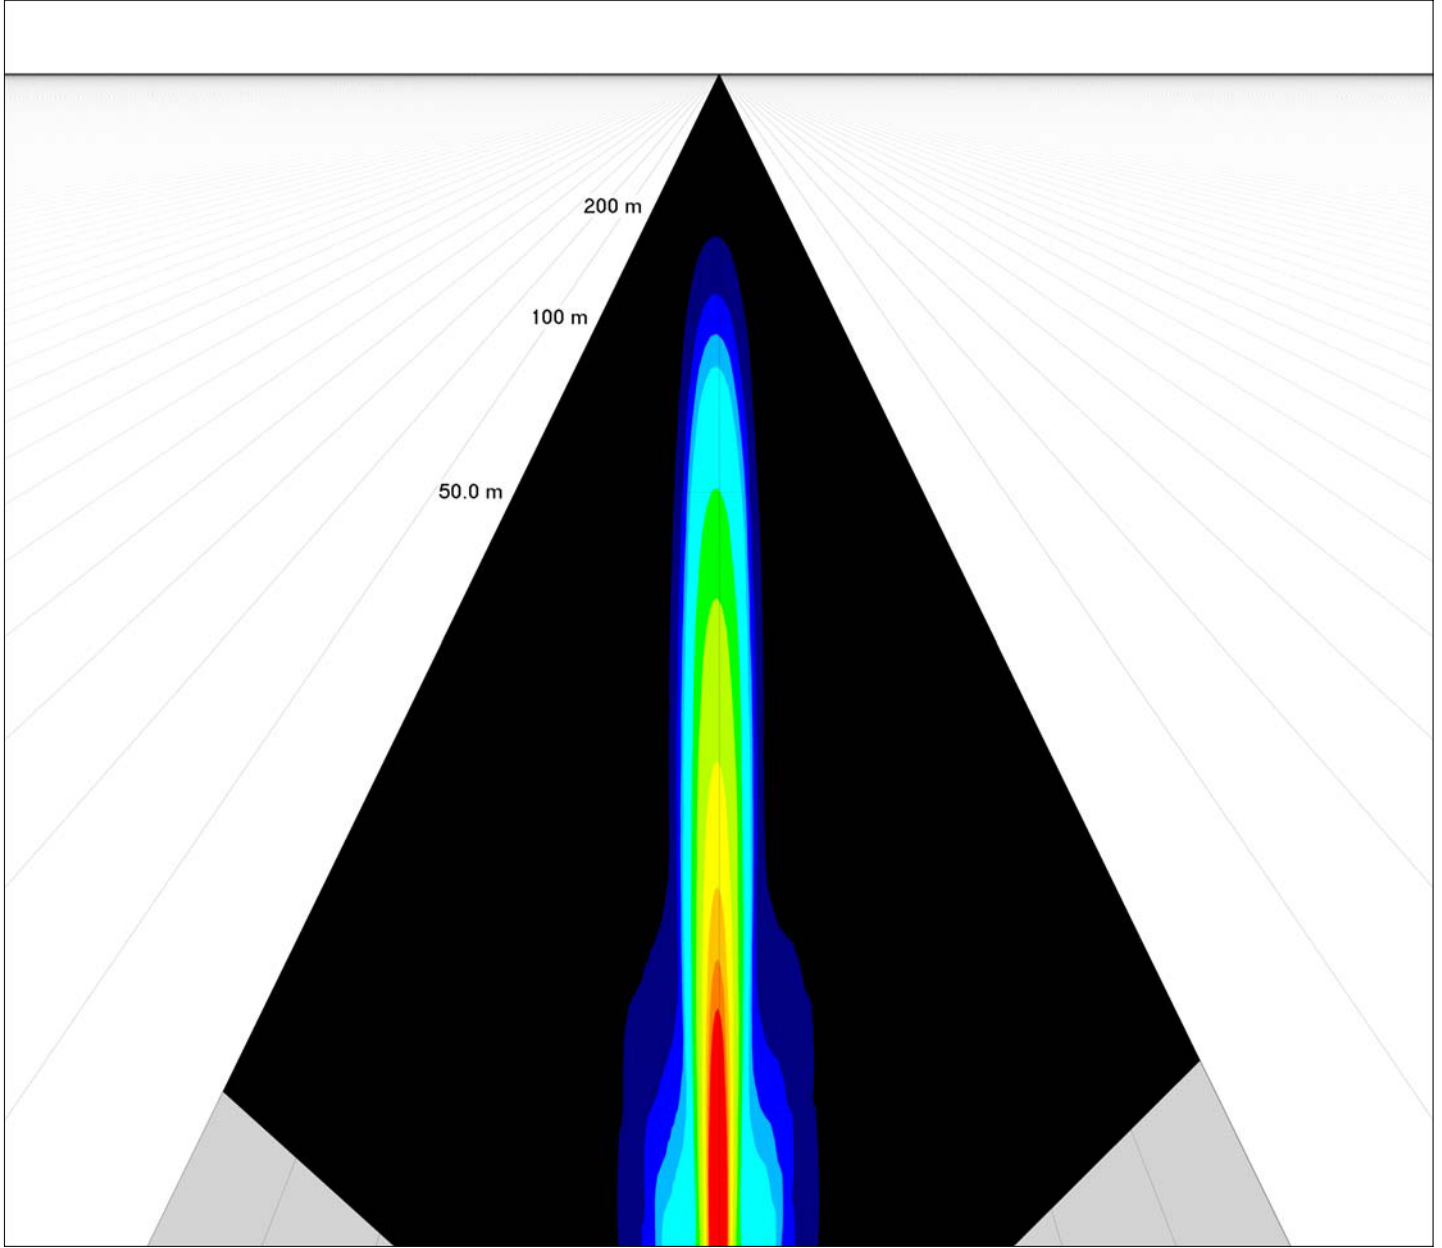

Part Number: LED4000 25 ☰
Bulb Type: POWER LED

IsoLux - Illuminance in Vertical Plane - Passing Beam

100.0 lx
10.00 lx
1.000 lx

75.00 lx
5.000 lx
0.5000 lx

50.00 lx
2.000 lx

25.00 lx
1.500 lx

Tested By: _____ Checked By: _____ Approved By: _____

Part Number: LED4000 25 도
Bulb Type: POWER LED

IsoLux - Birdseye View - Passing Beam

- 100.0 lx
- 10.00 lx
- 1.000 lx

- 75.00 lx
- 5.000 lx
- 0.5000 lx

- 50.00 lx
- 2.000 lx

- 25.00 lx
- 1.500 lx

Illuminance Type: Vertical
Test Item Tilt Angle (?): 0.000

Test Item Height (m): 0.100
Test Item Offset from Road Centre (m): 0.000

Tested By: _____ Checked By: _____ Approved By: _____

Part Number: LED4000 25 도
Bulb Type: POWER LED

IsoLux - Driver's View - Passing Beam

Illuminance Type: Vertical
Test Item Tilt Angle (?): 0.000

Test Item Height (m): 0.100
Test Item Offset from Road Centre (m): 0.000

Tested By: _____ Checked By: _____ Approved By: _____