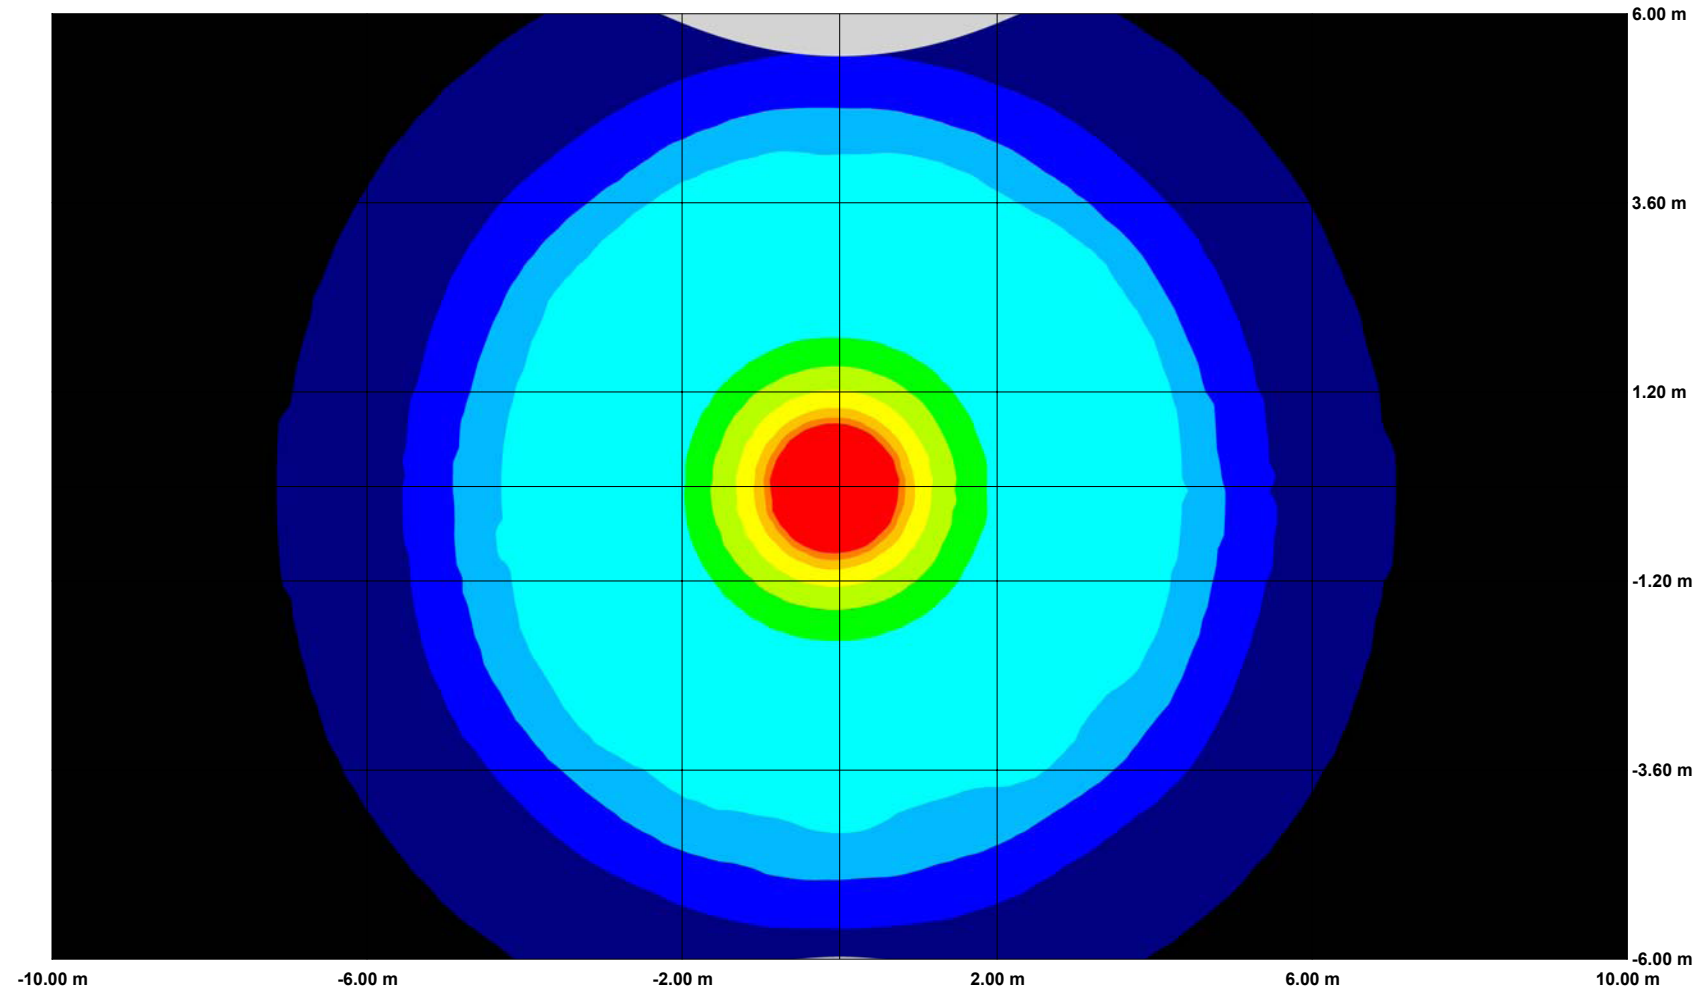

Part Number: LED4000 25 ☰
Bulb Type: POWER LED

IsoLux - Illuminance in Vertical Plane - Passing Beam

100.0 lx
10.00 lx
1.000 lx

75.00 lx
5.000 lx
0.5000 lx

50.00 lx
2.000 lx

25.00 lx
1.500 lx

Tested By: _____ Checked By: _____ Approved By: _____

Part Number: LED4000 25 도
Bulb Type: POWER LED

IsoLux - Birdseye View - Passing Beam

- 100.0 lx
- 10.00 lx
- 1.000 lx

- 75.00 lx
- 5.000 lx
- 0.5000 lx

- 50.00 lx
- 2.000 lx

- 25.00 lx
- 1.500 lx

Illuminance Type: Vertical
Test Item Tilt Angle (?): 0.000

Test Item Height (m): 0.100
Test Item Offset from Road Centre (m): 0.000

Tested By: _____ Checked By: _____ Approved By: _____

Part Number: LED4000 25 도
Bulb Type: POWER LED

IsoLux - Driver's View - Passing Beam

Illuminance Type: Vertical
Test Item Tilt Angle (?): 0.000

Test Item Height (m): 0.100
Test Item Offset from Road Centre (m): 0.000

Tested By: _____ Checked By: _____ Approved By: _____