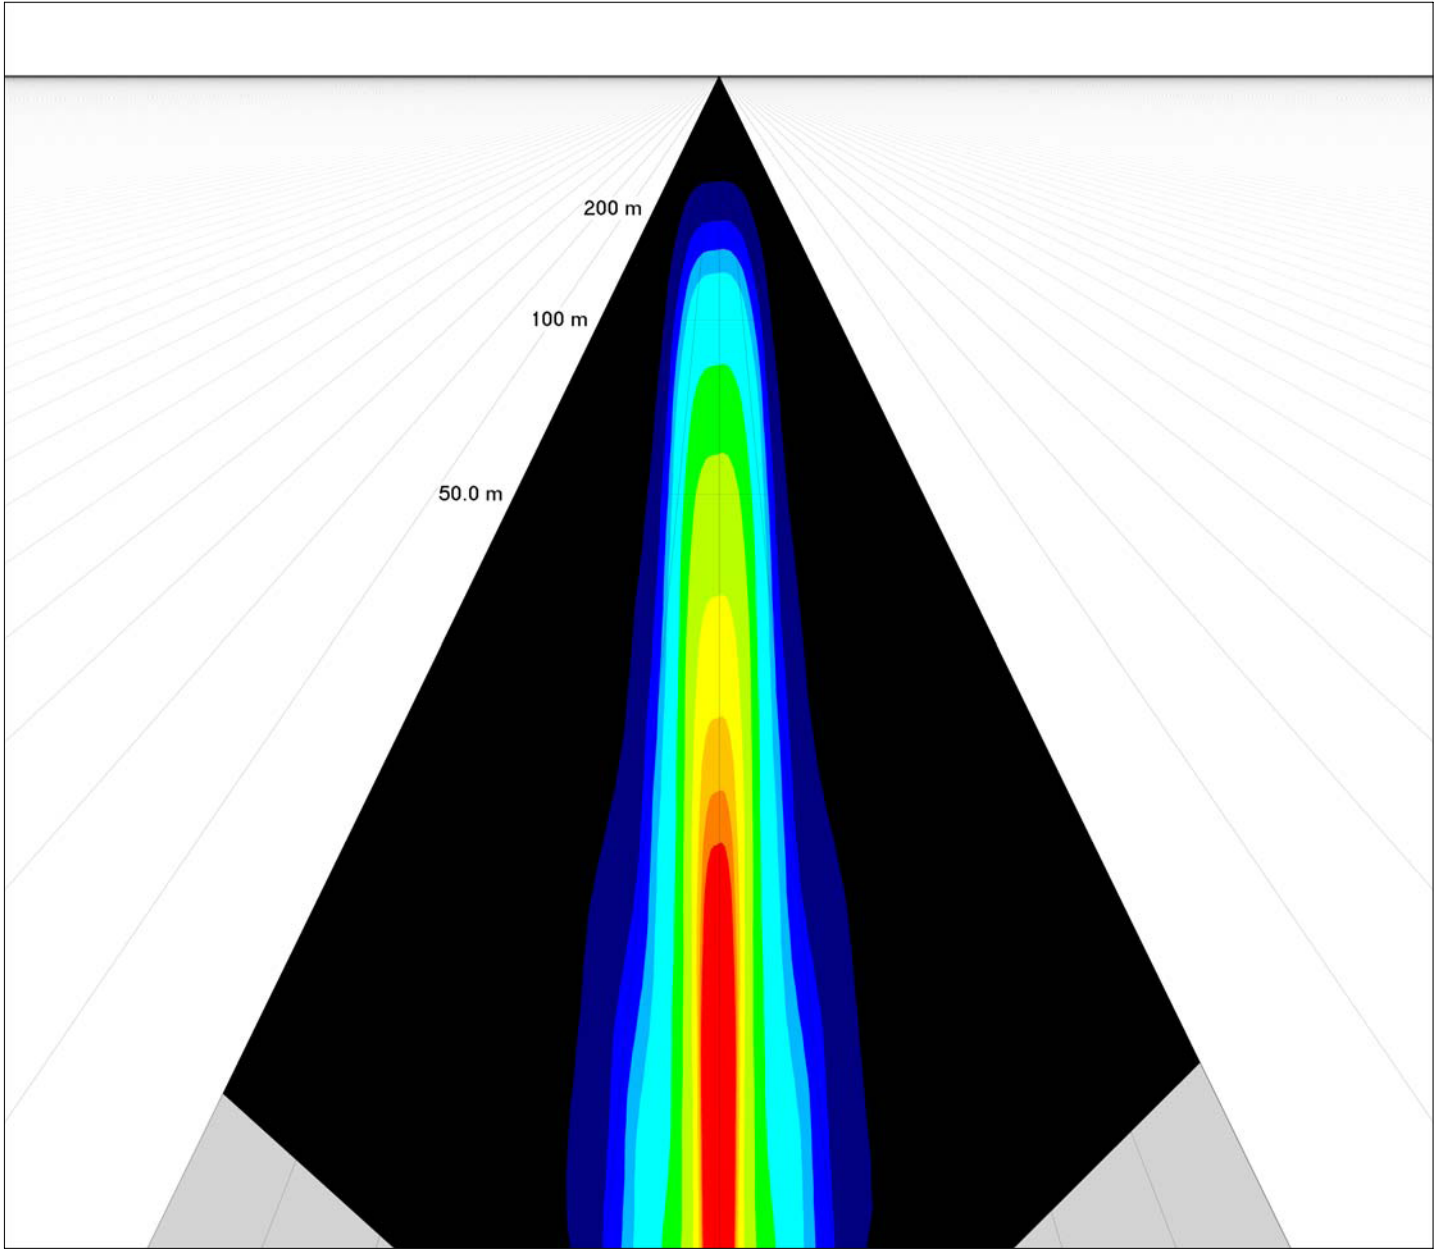

Part Number: LED7100-20 ☐
Bulb Type: 10W LEDs

IsoLux - Illuminance in Vertical Plane - Passing Beam

100.0 lx
10.00 lx
1.000 lx

75.00 lx
5.000 lx
0.5000 lx

50.00 lx
2.000 lx

25.00 lx
1.500 lx

Tested By: _____ Checked By: _____ Approved By: _____

IsoLux - Birdseye View - Passing Beam

Tested By: _____ Checked By: _____ Approved By: _____

Part Number: LED7100-20 ㉔
Bulb Type: 10W LEDs

IsoLux - Driver's View - Passing Beam

Tested By: _____ Checked By: _____ Approved By: _____