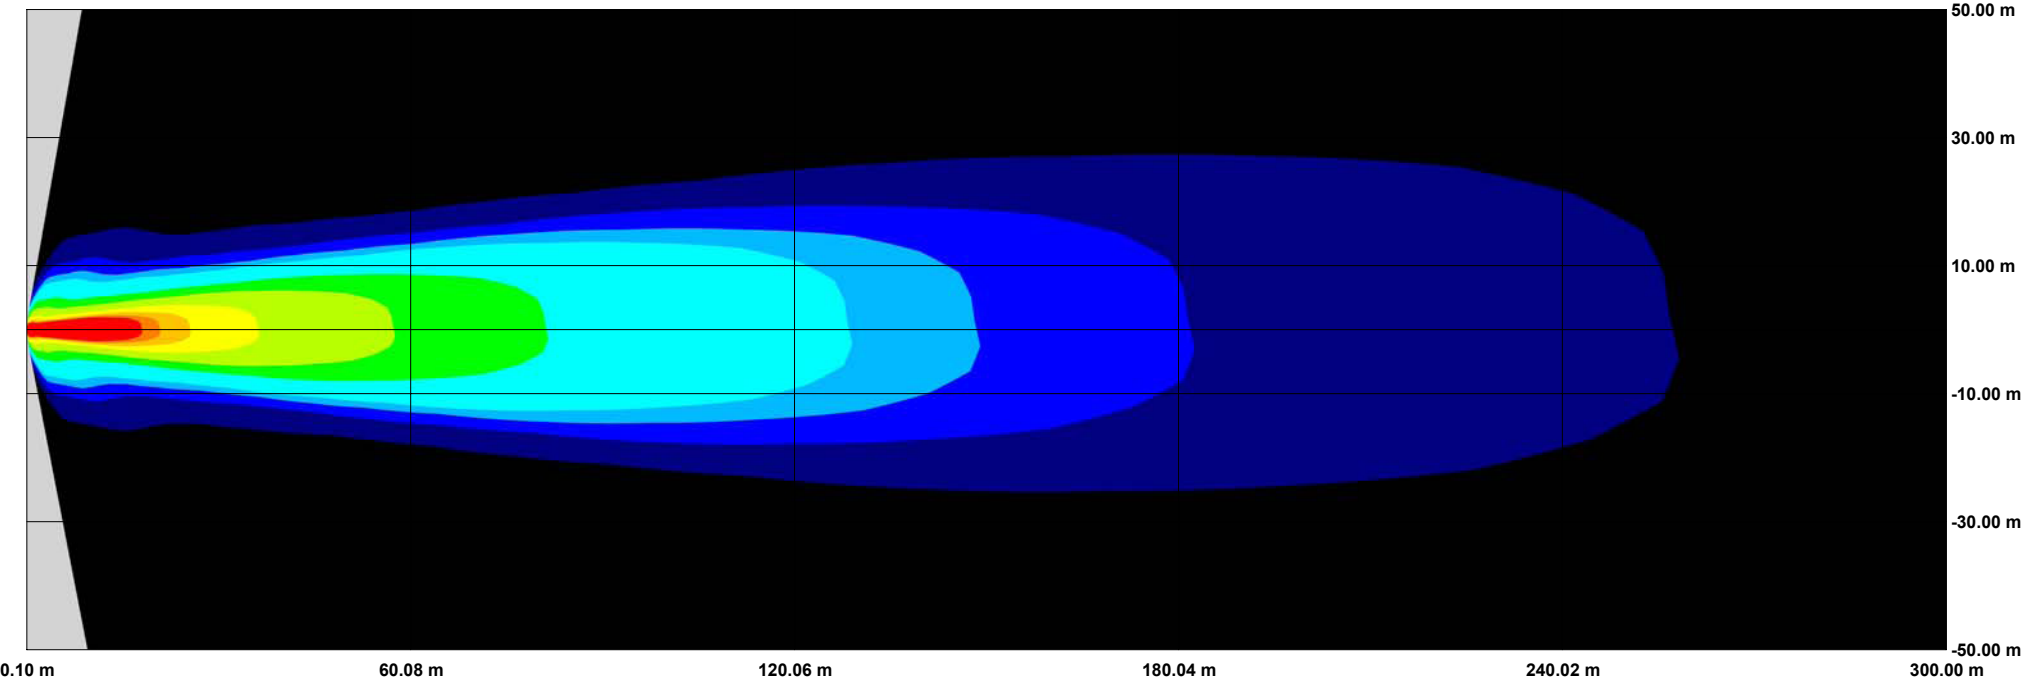

Part Number: LED7100-20 ☐
Bulb Type: 10W LEDs

IsoLux - Illuminance in Vertical Plane - Passing Beam

100.0 lx
10.00 lx
1.000 lx

75.00 lx
5.000 lx
0.5000 lx

50.00 lx
2.000 lx

25.00 lx
1.500 lx

Tested By: _____ Checked By: _____ Approved By: _____

IsoLux - Birdseye View - Passing Beam

Tested By: _____ Checked By: _____ Approved By: _____

Part Number: LED7100-20 ㉔
Bulb Type: 10W LEDs

IsoLux - Driver's View - Passing Beam

Tested By: _____ Checked By: _____ Approved By: _____