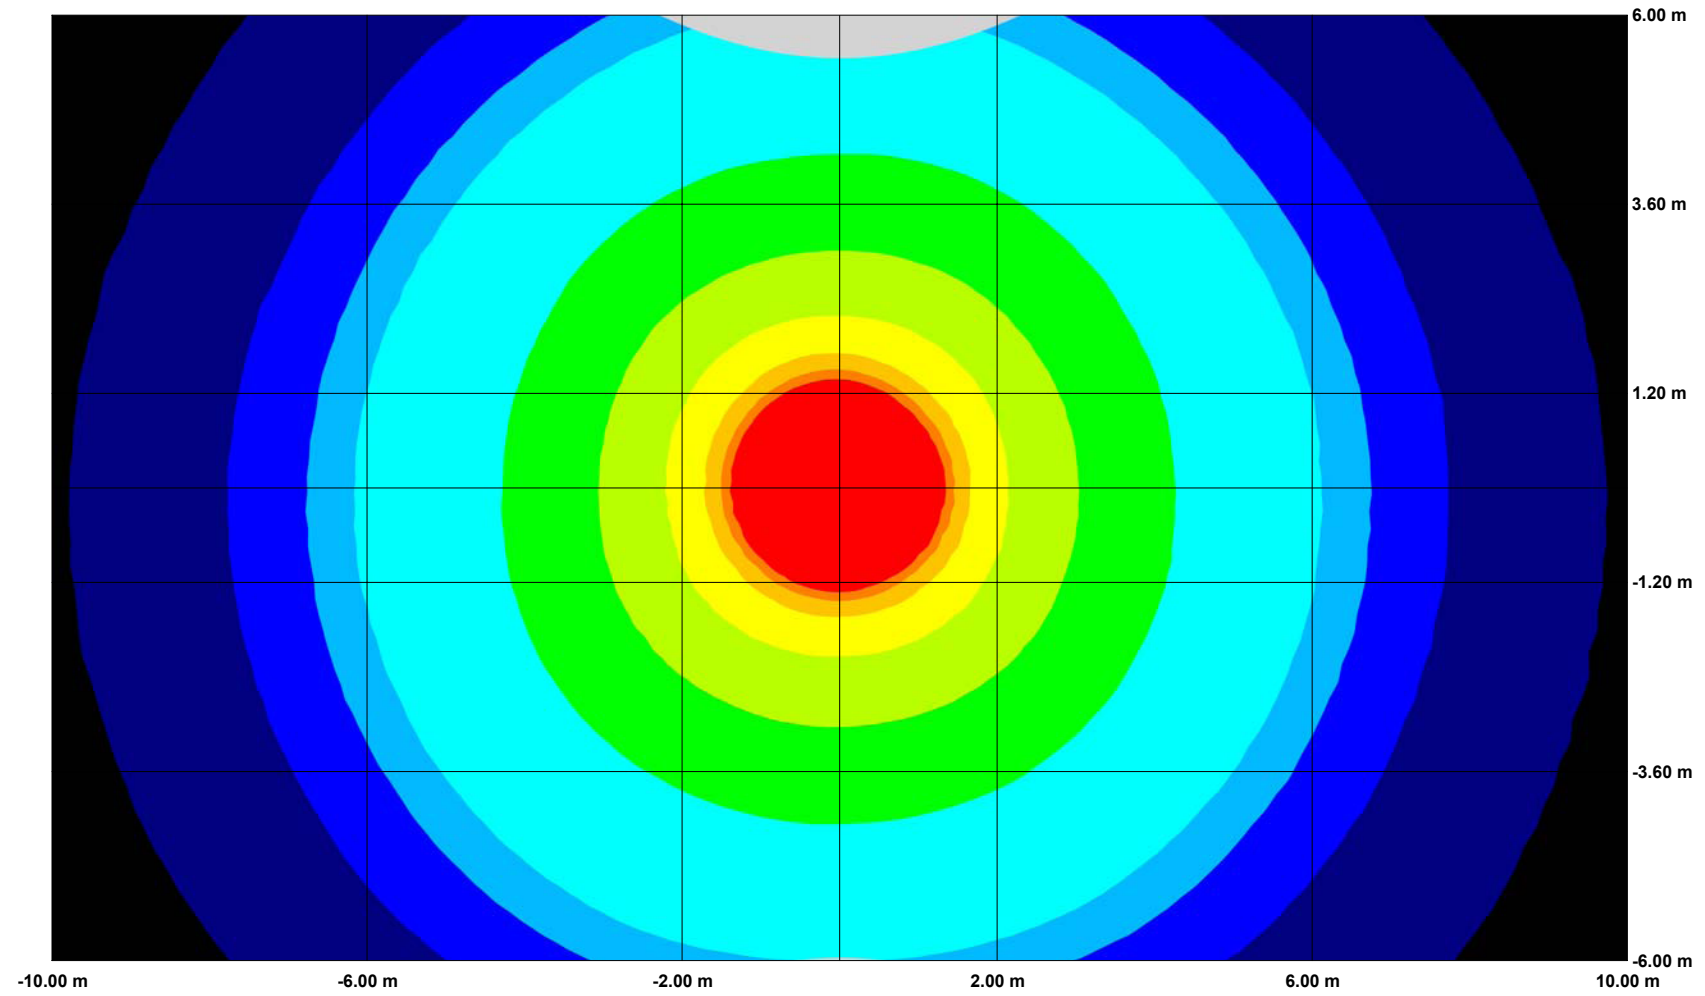

Part Number: LED7100-20 ☐
Bulb Type: 10W LEDs

IsoLux - Illuminance in Vertical Plane - Passing Beam

100.0 lx
10.00 lx
1.000 lx

75.00 lx
5.000 lx
0.5000 lx

50.00 lx
2.000 lx

25.00 lx
1.500 lx

Tested By: _____ Checked By: _____ Approved By: _____

IsoLux - Birdseye View - Passing Beam

Tested By: _____ Checked By: _____ Approved By: _____

Part Number: LED7100-20 ㉔
Bulb Type: 10W LEDs

IsoLux - Driver's View - Passing Beam

Tested By: _____ Checked By: _____ Approved By: _____