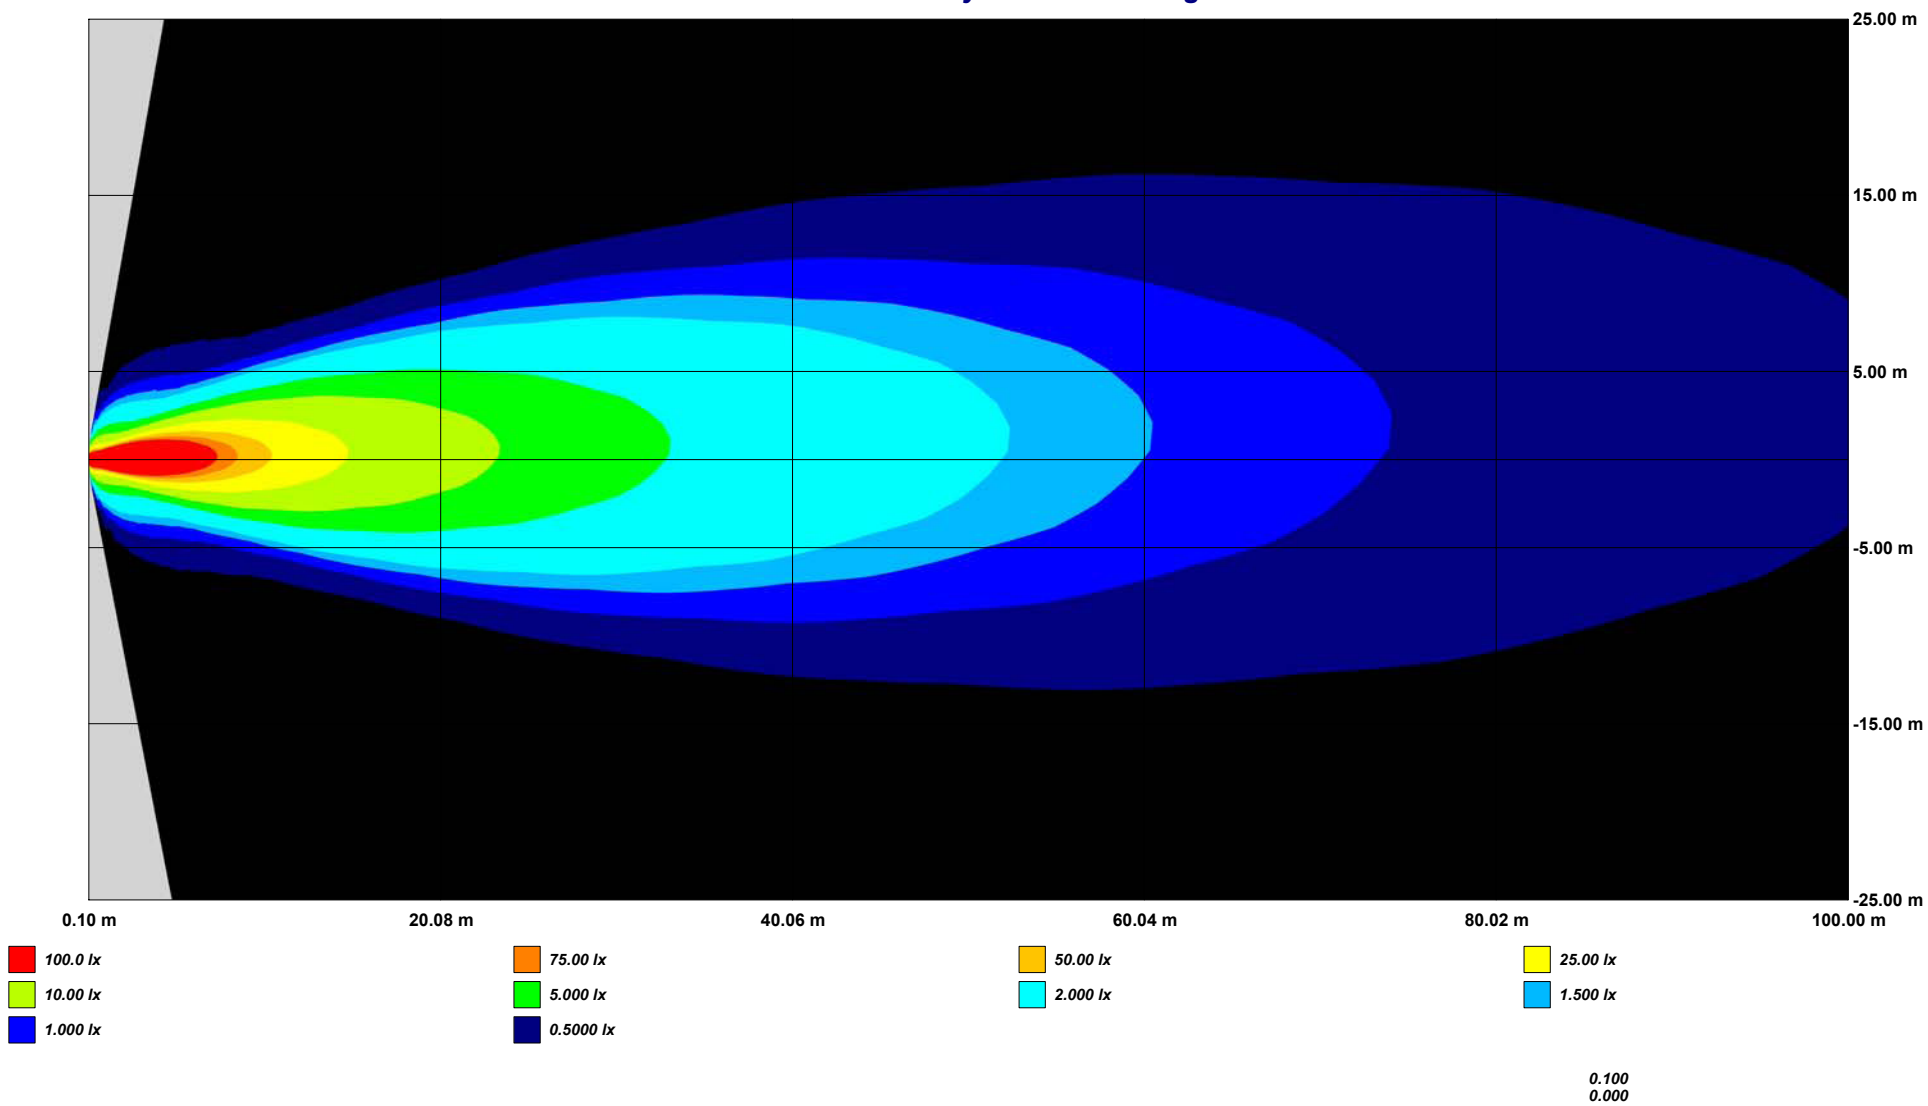

Part Number: LED-4000-40 ☐  
Bulb Type: POWER LED

### IsoLux - Illuminance in Vertical Plane - Passing Beam

Tested By: \_\_\_\_\_ Checked By: \_\_\_\_\_ Approved By: \_\_\_\_\_

Part Number: LED-4000-40 ☰  
Bulb Type: POWER LED

### IsoLux - Birdseye View - Passing Beam

Tested By: \_\_\_\_\_ Checked By: \_\_\_\_\_ Approved By: \_\_\_\_\_

Part Number: LED-4000-40  
Bulb Type: POWER LED

## IsoLux - Driver's View - Passing Beam

Tested By: \_\_\_\_\_ Checked By: \_\_\_\_\_ Approved By: \_\_\_\_\_