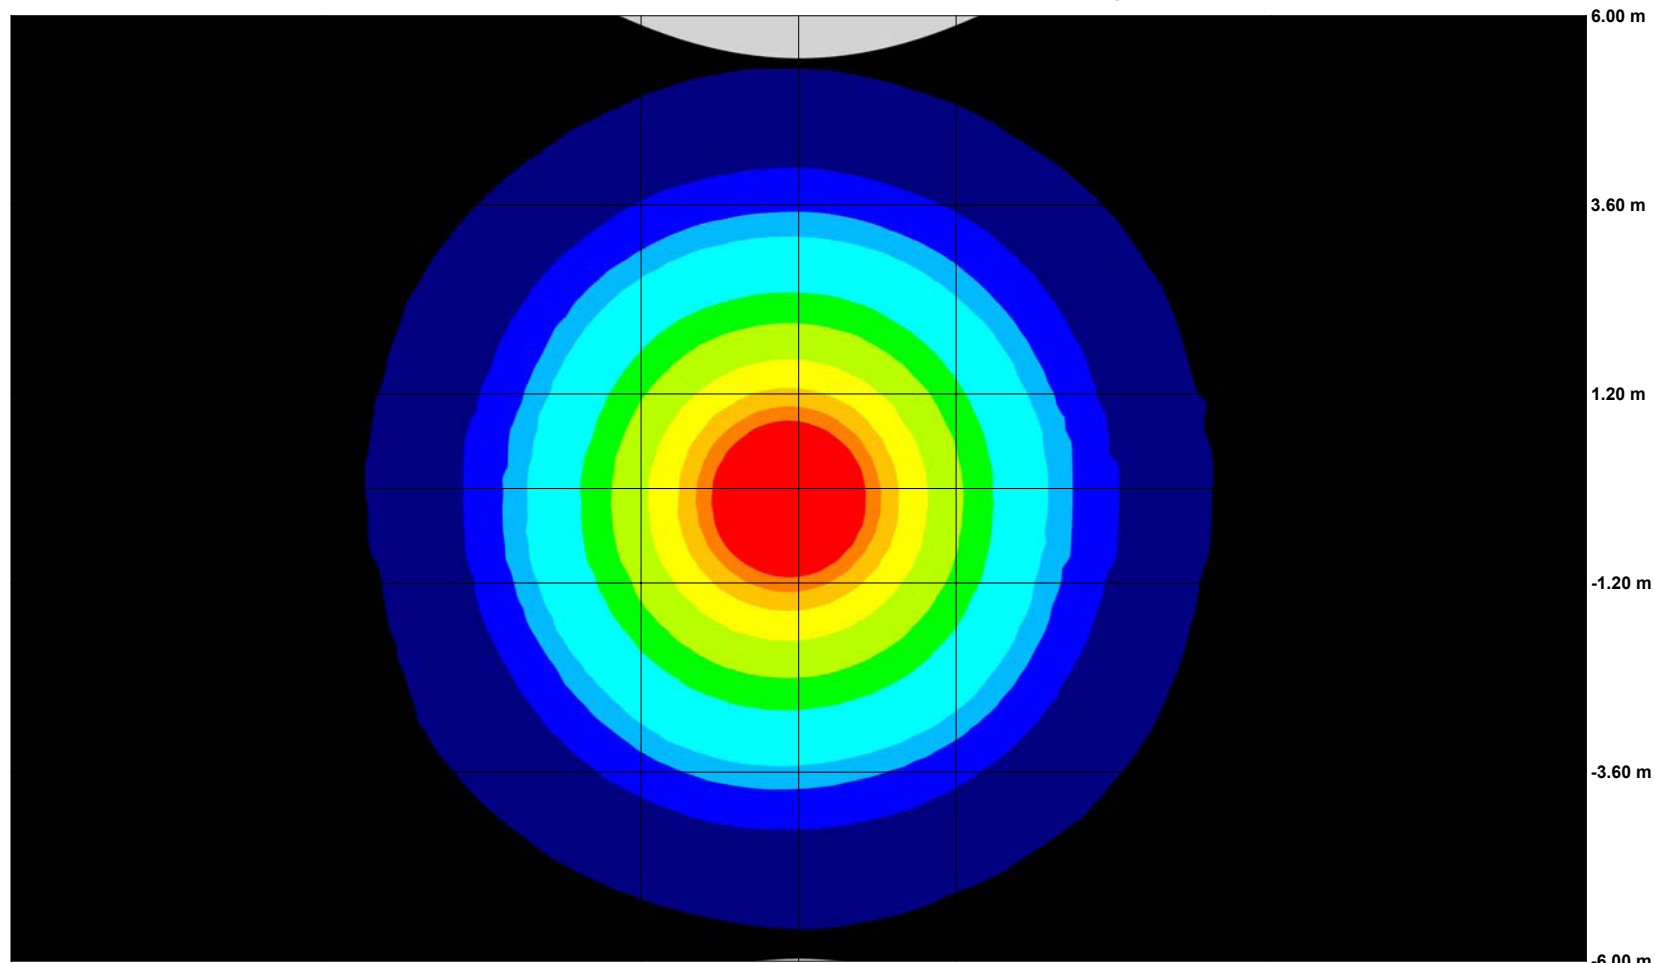

Part Number: LED-4000-40 ☐  
Bulb Type: POWER LED

### IsoLux - Illuminance in Vertical Plane - Passing Beam

Tested By: \_\_\_\_\_ Checked By: \_\_\_\_\_ Approved By: \_\_\_\_\_

Part Number: LED-4000-40 ☰  
Bulb Type: POWER LED

### IsoLux - Birdseye View - Passing Beam

Tested By: \_\_\_\_\_ Checked By: \_\_\_\_\_ Approved By: \_\_\_\_\_

Part Number: LED-4000-40  
Bulb Type: POWER LED

## IsoLux - Driver's View - Passing Beam

Tested By: \_\_\_\_\_ Checked By: \_\_\_\_\_ Approved By: \_\_\_\_\_