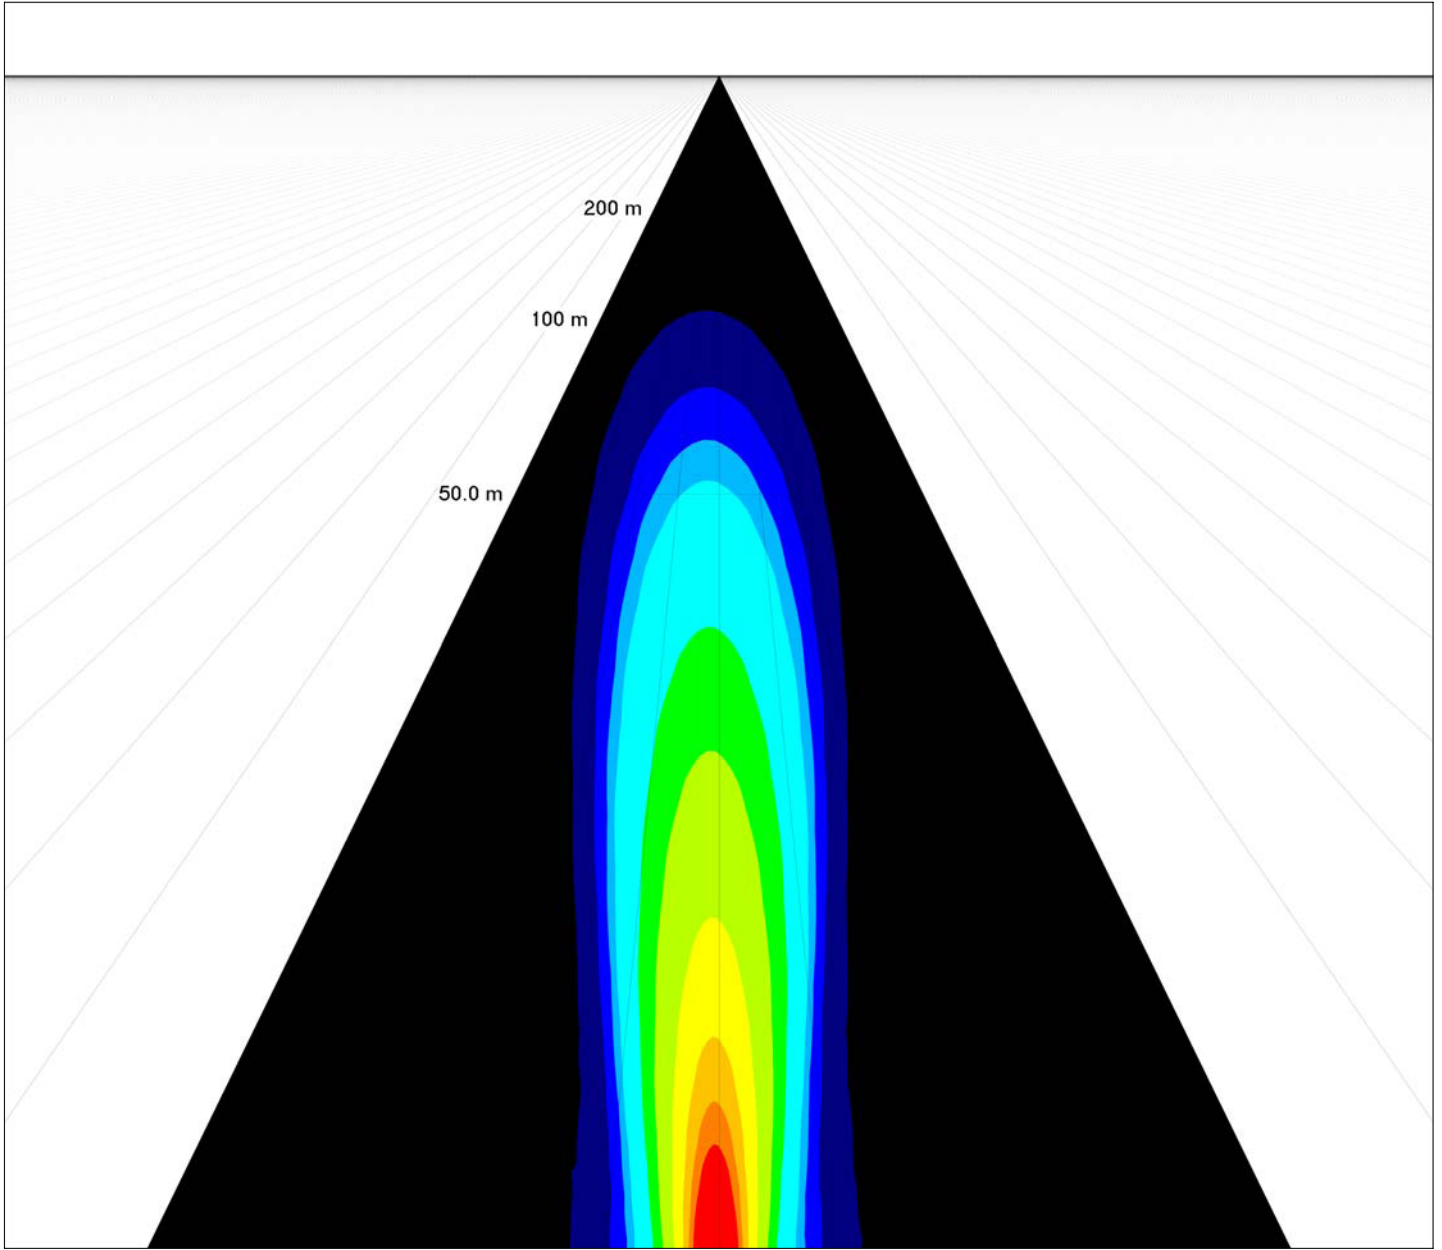

### IsoLux - Illuminance in Vertical Plane - Passing Beam

Tested By: \_\_\_\_\_ Checked By: \_\_\_\_\_ Approved By: \_\_\_\_\_

Part Number: LED-4000-40 ☰  
Bulb Type: POWER LED

### IsoLux - Birdseye View - Passing Beam

Tested By: \_\_\_\_\_ Checked By: \_\_\_\_\_ Approved By: \_\_\_\_\_

Part Number: LED-4000-40  
Bulb Type: POWER LED

## IsoLux - Driver's View - Passing Beam

Tested By: \_\_\_\_\_ Checked By: \_\_\_\_\_ Approved By: \_\_\_\_\_